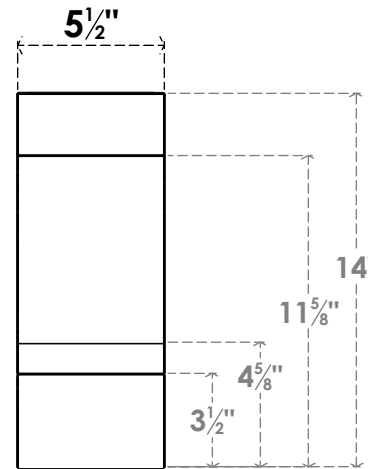

ITEM NUMBER: BRCPC055X10000X14000BOA

5 1/2"W X 10"D X 14"H BALBOA ARCHITECTURAL GRADE PVC CLOSED KNEE BRACE

SIDE PROFILE

FRONT PROFILE

ISOMETRIC

EKENA MILLWORK
2300 WEST MAIN ST.
CLARKSVILLE, TX 75426
TOLL FREE: 866-607-0453
WWW.EKENAMILLWORK.COM