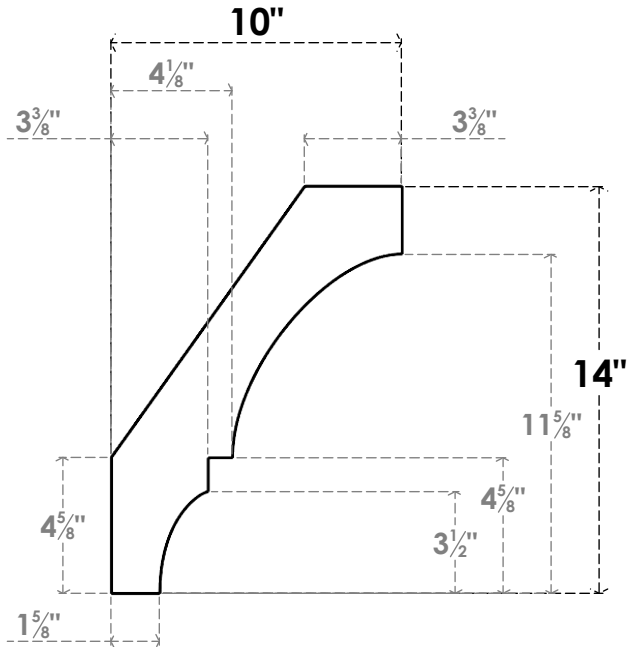

ITEM NUMBER: BRCPC055X10000X14000BOA

5 1/2"W X 10"D X 14"H BALBOA ARCHITECTURAL GRADE PVC CLOSED KNEE BRACE

SIDE PROFILE

FRONT PROFILE

ISOMETRIC

EKENA MILLWORK
2300 WEST MAIN ST.
CLARKSVILLE, TX 75426
TOLL FREE: 866-607-0453
WWW.EKENAMILLWORK.COM